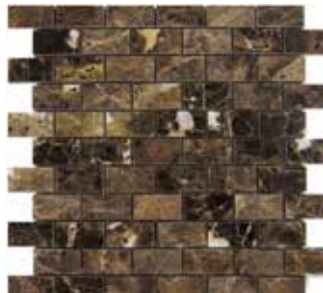

48x23x10 mm polished
(2"x1")