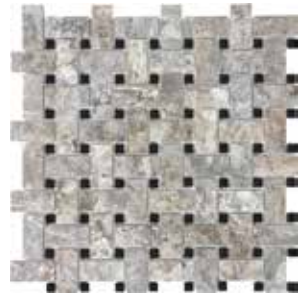

SILVER TRV.

48x100x10 mm tumbled
(2"x4")

random linear tumbled

48x48x10 mm tumbled
(2"x2")

basketweaved honed

roman pattern tumbled

ogee moulding honed

pencil moulding honed