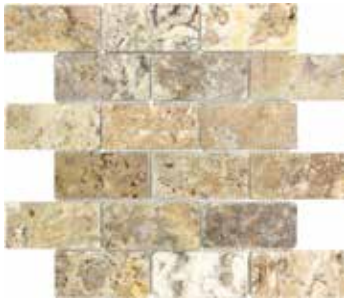

SCABOS TRV.

48x100x10 mm tumbled
(2"x4")