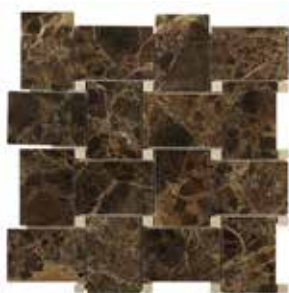

bigbasket polished